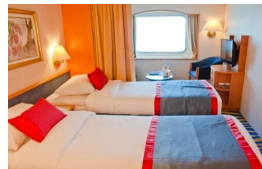

*Oceanview Cabin and above, 3rd / 4th person is base on single/ double (is good for 2 child or 1 adult) sofa bed. *海景客房及以上, 第3或第4乘客将提供 1 张双人沙发床 (适合于2位小孩或1成人) 或单人沙发床。

Super Star Gemini ~ Itinerary

2 nights Port Klang - Phuket - Penang			
Days	Port	Arrive	Depart
Day 1	Port Klang	-	1500
Day 2	Phuket (Patong)	1500 (1400)	2300 (2200)
Day 3	Penang	1330	

() Local Time Last Boarding time 1330

Executive Suite with Balcony
行政露台套房

Junior Suite
豪华套房

Oceanview with Balcony
露台海景客房

Superior Stateroom
豪华窗户海景客房

Oceanview with Window
窗户海景客房

Oceanview with Porthole
舷窗海景客房